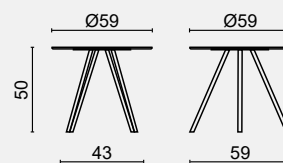

SVEN

Round table, H 40 cm, Ø59 – mod. 1946S

Base: box gross weight 2,05 kg – Vol. box 0,002 m<sup>3</sup>

Top: box gross weight 6,3 kg – Vol. box 0,004 m<sup>3</sup>

Base:

**BT005** – 4 legged varnished pyramidal solid ashwood base H 40 cm.

.R - oak

.N - black

.F1 - tobacco

Top:

**PT005** – Ø 59 cm hpl top with chamfered edges , 12 mm thickness. With metal support.

.N – signal black  
RAL 9004

.W – signal white  
RAL 9003

SVEN

Round table, H 50 cm, Ø59 – mod. 1946S

Struttura: Peso lordo box 2,5 kg – Vol. box 0,003 m<sup>3</sup>

Piano: Peso lordo box 6,3 kg – Vol. box 0,004 m<sup>3</sup>

Base:

**BT006** – 4 legged varnished pyramidal solid ashwood base H 50 cm.

.R - oak

.N - black

.F1 - tobacco

Top:

**PT005** – Ø 59 cm hpl top with chamfered edges , 12 mm thickness. With metal support.

.N – signal black  
RAL 9004

.W – signal white  
RAL 9003