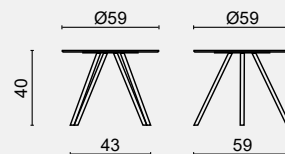

SVEN

Round table, H 40 cm, Ø59 – mod. 1946S

Base: box gross weight 2,05 kg – Vol. box 0,002 m<sup>3</sup>

Top: box gross weight 6,3 kg – Vol. box 0,004 m<sup>3</sup>

Base:

**BT005** – 4 legged varnished pyramidal solid ashwood base H 40 cm.

.R - oak

.N - black

.F1 - tobacco

Top:

**PT005** – Ø 59 cm hpl top with chamfered edges , 12 mm thickness. With metal support.

.N – signal black  
RAL 9004

.W – signal white  
RAL 9003

SVEN

Round table, H 50 cm, Ø59 – mod. 1946S

Struttura: Peso lordo box 2,5 kg – Vol. box 0,003 m<sup>3</sup>

Piano: Peso lordo box 6,3 kg – Vol. box 0,004 m<sup>3</sup>

Base:

**BT006** – 4 legged varnished pyramidal solid ashwood base H 50 cm.

.R - oak

.N - black

.F1 - tobacco

Top:

**PT005** – Ø 59 cm hpl top with chamfered edges , 12 mm thickness. With metal support.

.N – signal black  
RAL 9004

.W – signal white  
RAL 9003